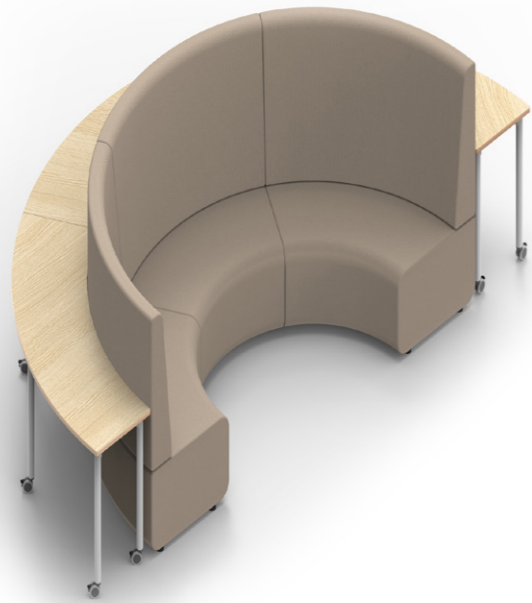

The side table adapts to any need: perfect for working on your laptop or enjoying a coffee. Its versatile design allows it to be used independently or easily joined with the sofas, creating a larger and more functional space.

SERP Curvo Abierto
2 unidades

ACCESORIOS

ACCESSORIES

Nomad Screen

Mesa Conferencia

Mesa Circular

Apoya brazos

Mesa SERP