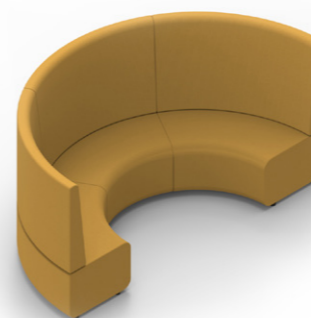

The side table adapts to any need: perfect for working on your laptop or enjoying a coffee. Its versatile design allows it to be used independently or easily joined with the sofas, creating a larger and more functional space.

SERP Curvo Abierto
6 Unidades

Comp. 02

SERP Curvo Cerrado
4 Unidades

Comp. 03

SERP Curvo Cerrado
4 Unidades

SERP Recto
1 Unidad

Comp. 04

SERP Curvo Cerrado
1 Unidad

SERP Curvo Abierto
1 Unidad

SERP Recto
2 Unidades

Comp. 07

SERP Alto Curvo Abierto
6 Unidades

Comp. 05

SERP Curvo Cerrado
4 Unidades

SERP Recto
2 Unidades

Comp. 08